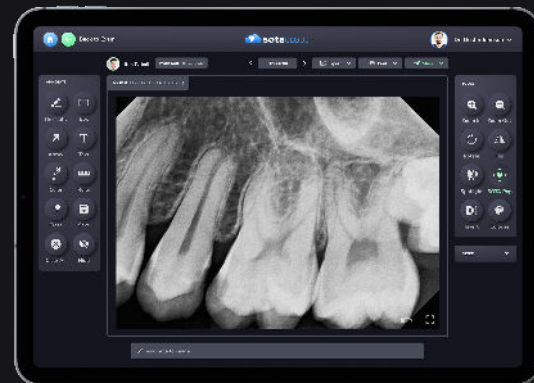

SOTA Cloud - Hardware & Software Compatibility

Intraoral Sensors

AirTechniques SensorX	QuickRay HD (1st, 2nd Gen)
APEX	Remedi
Carestream (RVG 5000 & RVG 6000 series)	Schick 33
DentiMax Dream Sensor	Schick AE
DEXIS Platinum	Schick CDR
DEXIS Titanium	Sodium Dental Aurora
Ei	SOPRO / SOPIX
Gendex GXS-700	SOTA Imaging Clio
Gendex IXS	SOTA Imaging Clio Prime / Clio Pedo
Genoray Portview	Suni (TWAIN, native integration coming soon)
ImageWorks Eva Select	VaTech EzSensor
Instrumentarium Snapshot	VaTech HD
Jazz SOLO Sensor	VaTech Wave
LED / Apteryx Tuxedo (1 st , 2 nd Gen)	Woodpecker / i-Ray (TWAIN)
Midmark ClearVision	XDR
Planmeca ProSensor HD	... and many more.
Polaroid	